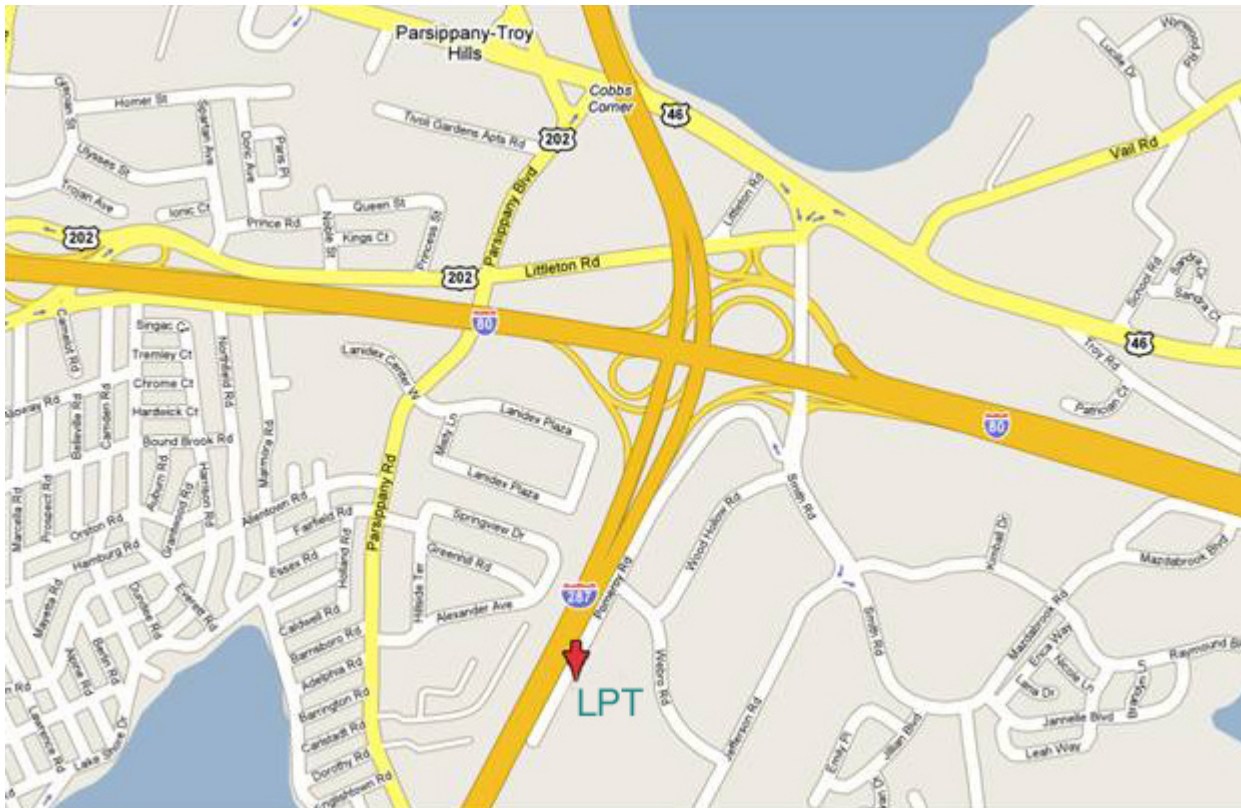

EARTH THEBAULT — AN EARTHCOLOR COMPANY // DIRECTIONS

249 Pomeroy Road, Parsippany NJ 07054

From South - Take 287 North

Exit 41A, bear right. Follow signs to Smith Road. (Do not go to the left of ramp onto Rt. 80 E) Make a right at traffic light. Make first right at Pomeroy Road; approximately 3/4 mile LPT located on the left.

From North - Take 287 South

Exit 42 (Dover/Clifton/Rt. 46/Rt. 202). At stop light, make a left, go 3/10 mile to second light, make a left onto Rt. 46 E. Follow signs for Rt. 80 East and Smith Road, bear right after Gulf Station (4/10 mile). Go through 2 traffic lights; then make a right onto Pomeroy Road; approximately 3/4 mile to LPT located on the left.

From West - Take 80 East

Exit 42C (Rt. 202 Parsippany/Morris Plains). Follow signs for Parsippany. Go through first traffic light and continue for approximately 1/2 mile to stop sign (Smith Road). Make right onto Smith Road. Go under 2 overpasses. Go through one traffic light. Make first right at Pomeroy Road, approximately 3/4 mile to LPT located on the left.

From Holland Tunnel - Take 280 West

Take 280 West to the end. After exit 1, get in right lane and follow signs for Route 287 North. Exit on 287 North and follow directions above 287 North.

From Lincoln Tunnel - Take Route 3 West

To Route 46 West or 80 West to Exit 43B. Follow signs for Smith Road. Right at stop sign. Right at traffic light onto Smith Road. (Stay to far right) Go under 2 overpasses. Go through 1 traffic light. Make first right at Pomeroy Road, approx. 3/4 mile to LPT located on the left.

From the GW Bridge - Take Rt. 80 West

Exit 43B. Follow signs for Smith Road. Right at stop sign. Right at traffic light onto Smith Road. (Stay to far right) Go under 2 overpasses. Go through 1 traffic light. Make first right at Pomeroy Road, approx. 3/4 mile to LPT located on the left.

From Newark Airport - Take 78 West

Exit airport and follow signs for 78 West, Exit onto 24 West toward Morristown/Mahwah. Exit on 287 North and follow directions above from 287 North

EARTH • THEBAULT
AN EARTHCOLOR COMPANY